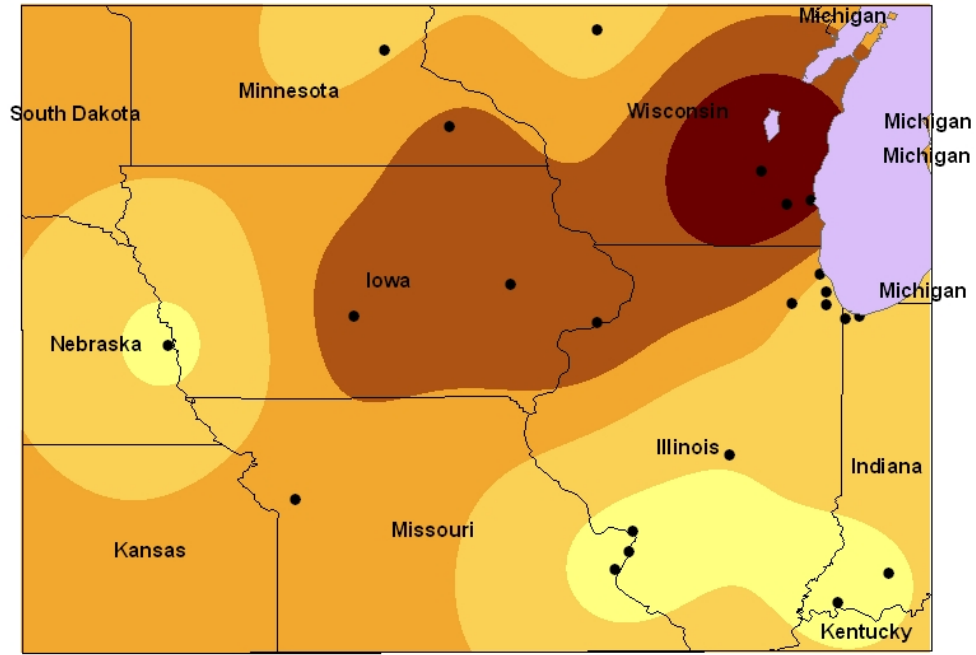

Nitrate 11/25/2006