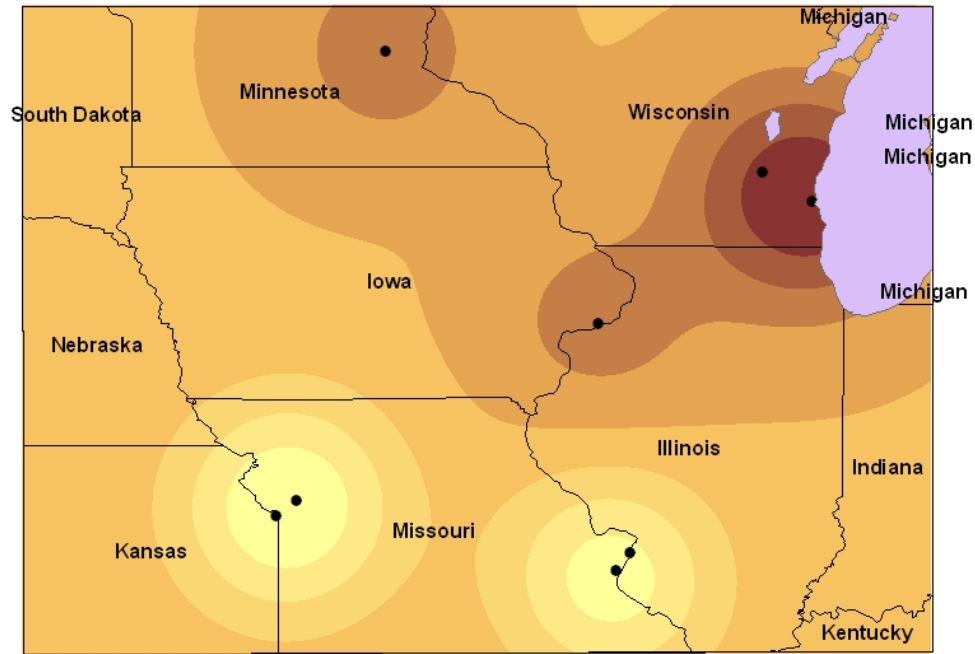

Kriged nitrate values

2005-5 episode

Nitrate 1/28/2005

nitrate(ug/m3)

Nitrate 2/3/2005

nitrate(ug/m³)

2006-7 episode

Nitrate 11/22/2006