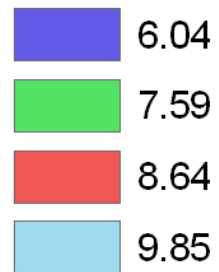

Kriged nitrate values

2005-5 episode

Nitrate 1/28/2005

nitrate(ug/m3)

Nitrate 2/3/2005

nitrate(ug/m³)

2006-7 episode

Nitrate 11/22/2006

nitrate(ug/m3)

Nitrate 11/25/2006

nitrate(ug/m3)

2007-20 episode

Nitrate 12/17/2007

nitrate(ug/m3)

Nitrate 12/20/2007

nitrate($\mu\text{g}/\text{m}^3$)