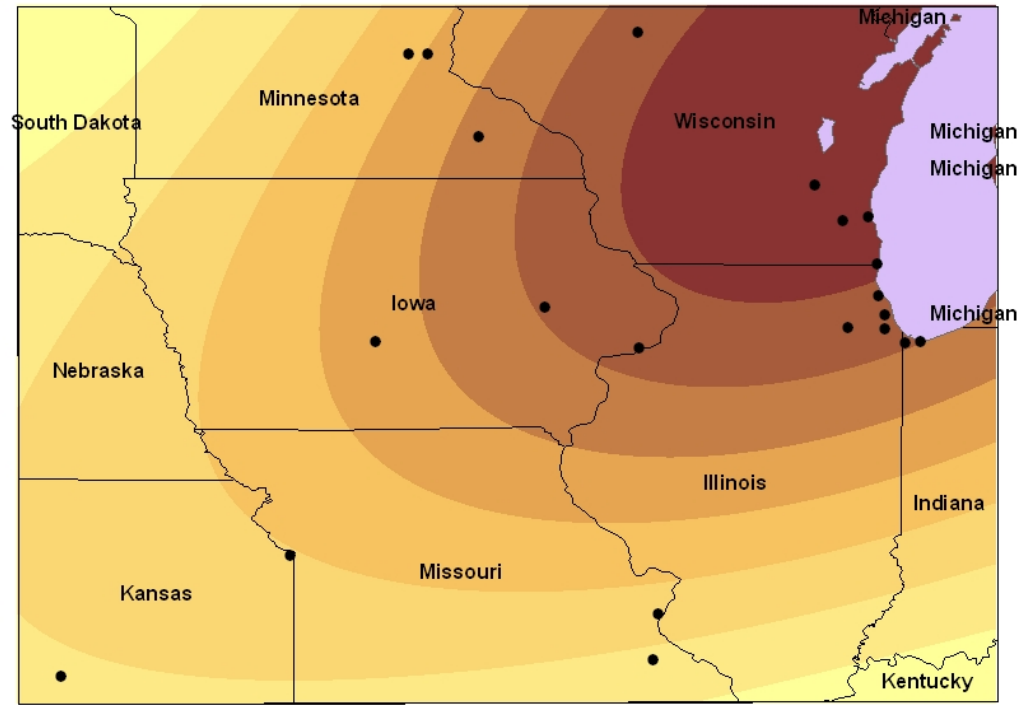

Kriged nitrate values

2005-5 episode

Nitrate 1/28/2005

nitrate(ug/m3)

Nitrate 2/3/2005

nitrate(ug/m³)

2006-7 episode

Nitrate 11/22/2006