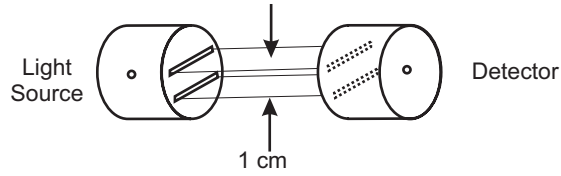

Disdrometers

Optical

Impact (Joss-Waldvogel)

Video

Radar-type