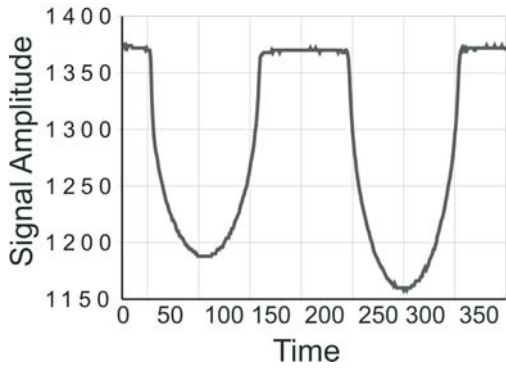

Disdrometers

Optical

Impact (Joss-Waldvogel)

Video

Radar-type