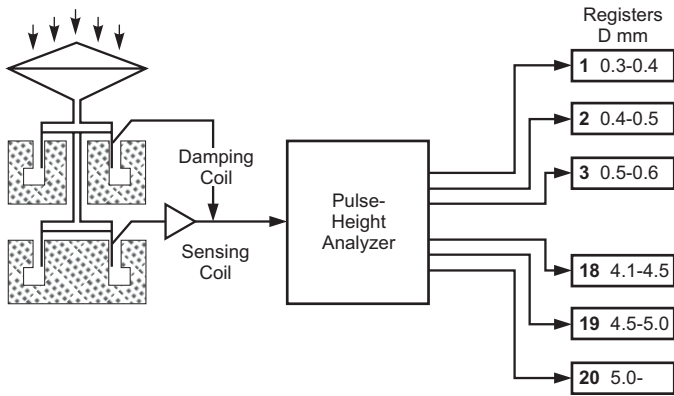

Disdrometers

Optical

Impact (Joss-Waldvogel)

Video

Radar-type